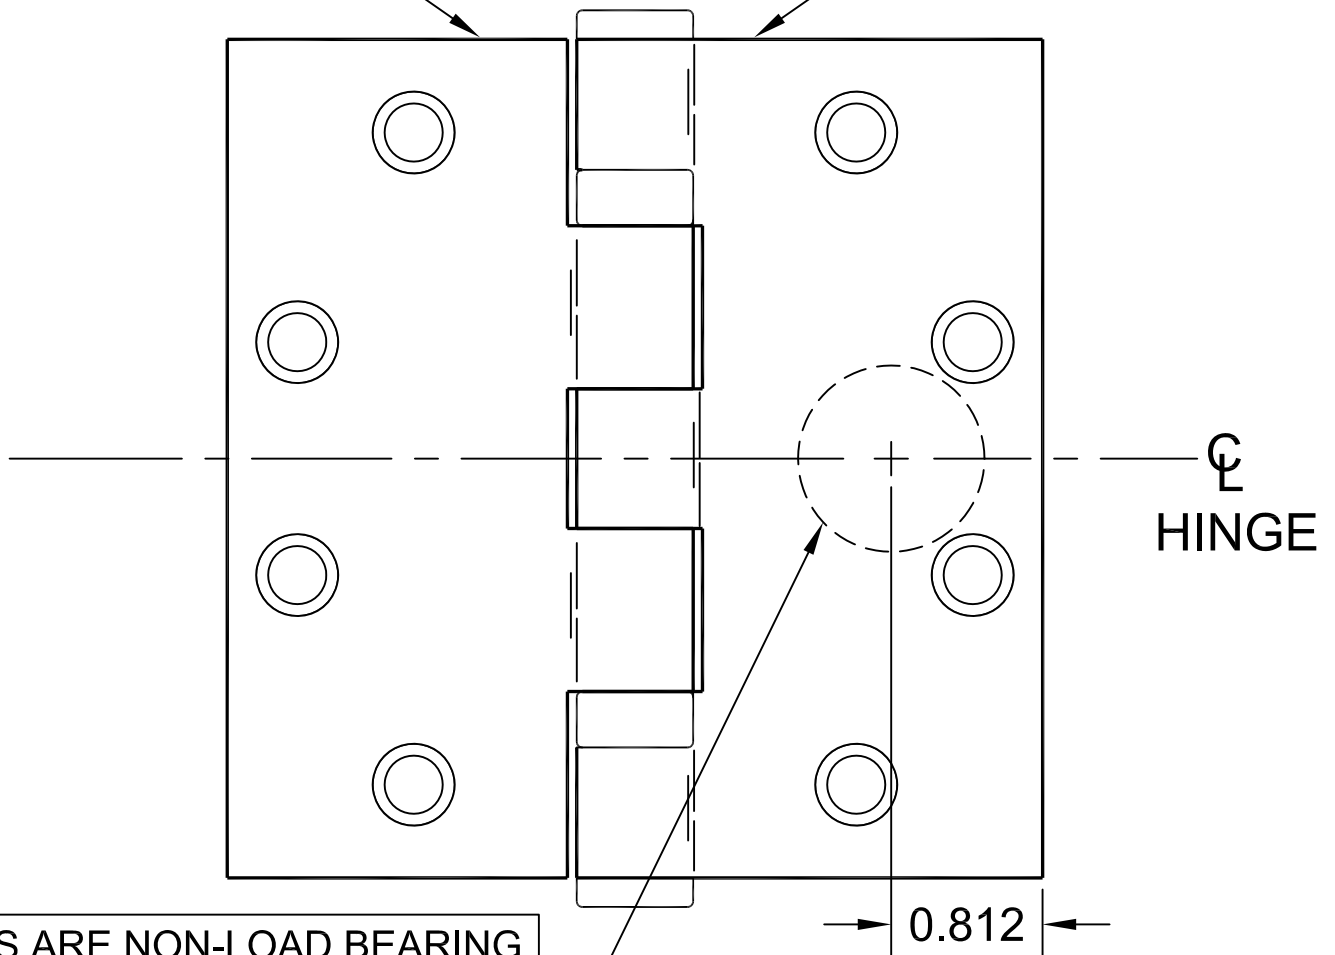

# 1101-05 HINGE TEMPLATE

MODEL 1110 CONCEALED ELECTRIC MONITOR HINGE

FOR USE WITH 4.5" & 5" IVES FULL MORTISE  
3 AND 5 KNUCKLE BALL BEARING  
HINGES STANDARD AND HEAVY WEIGHT

DOOR LEAF ————— FRAME LEAF

HINGES ARE NON-LOAD BEARING  
AND MUST BE MOUNTED  
IN THE CENTER POSITION ONLY.

DRILL & DEBURR 1" DIA. HOLE  
IN FRAME REINFORCEMENT  
FOR WIRES.