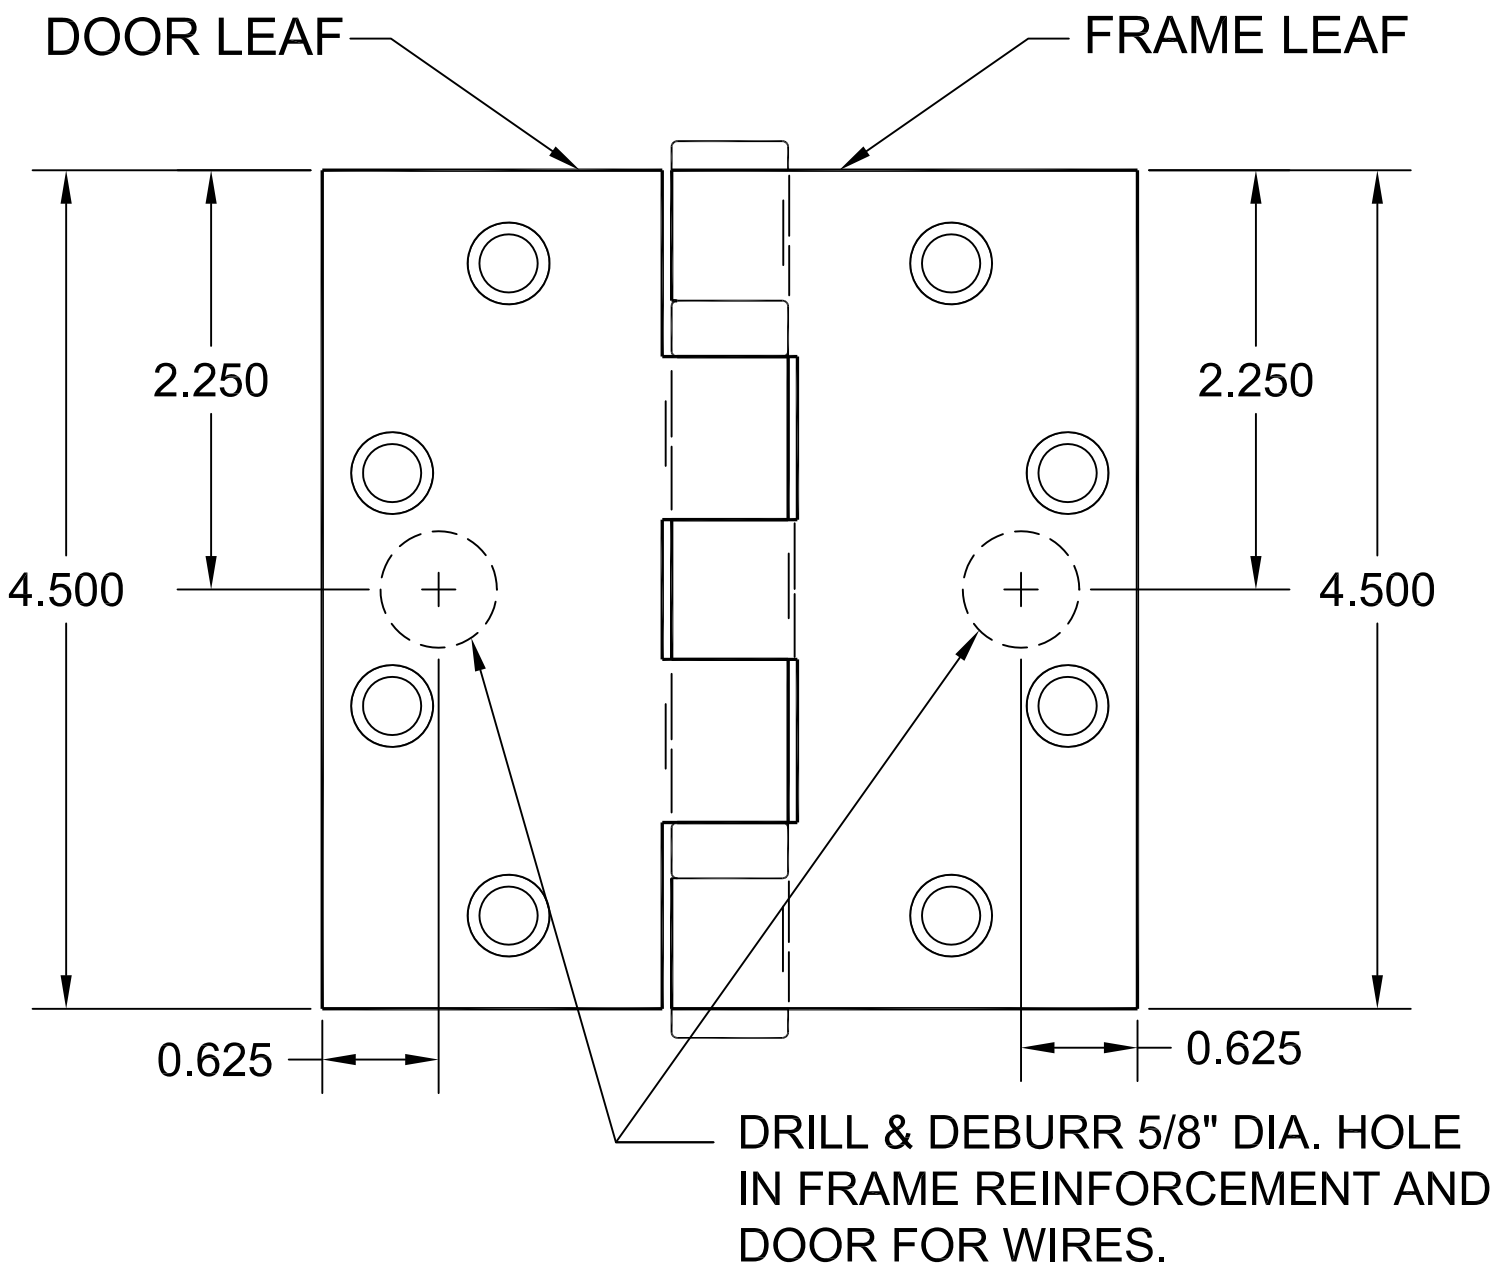

1102-03 HINGE TEMPLATE

MODEL 1102, 1104, 1106 & 1108 CONCEALED
ELECTRIC THROUGH WIRE HINGE

FOR USE WITH STANLEY

4.5" FULL MORTISE 5 KNUCKLE BALL BEARING
HINGES STANDARD AND HEAVY WEIGHT

HINGES ARE NON-LOAD BEARING
AND MUST BE MOUNTED
IN THE CENTER POSITION ONLY.