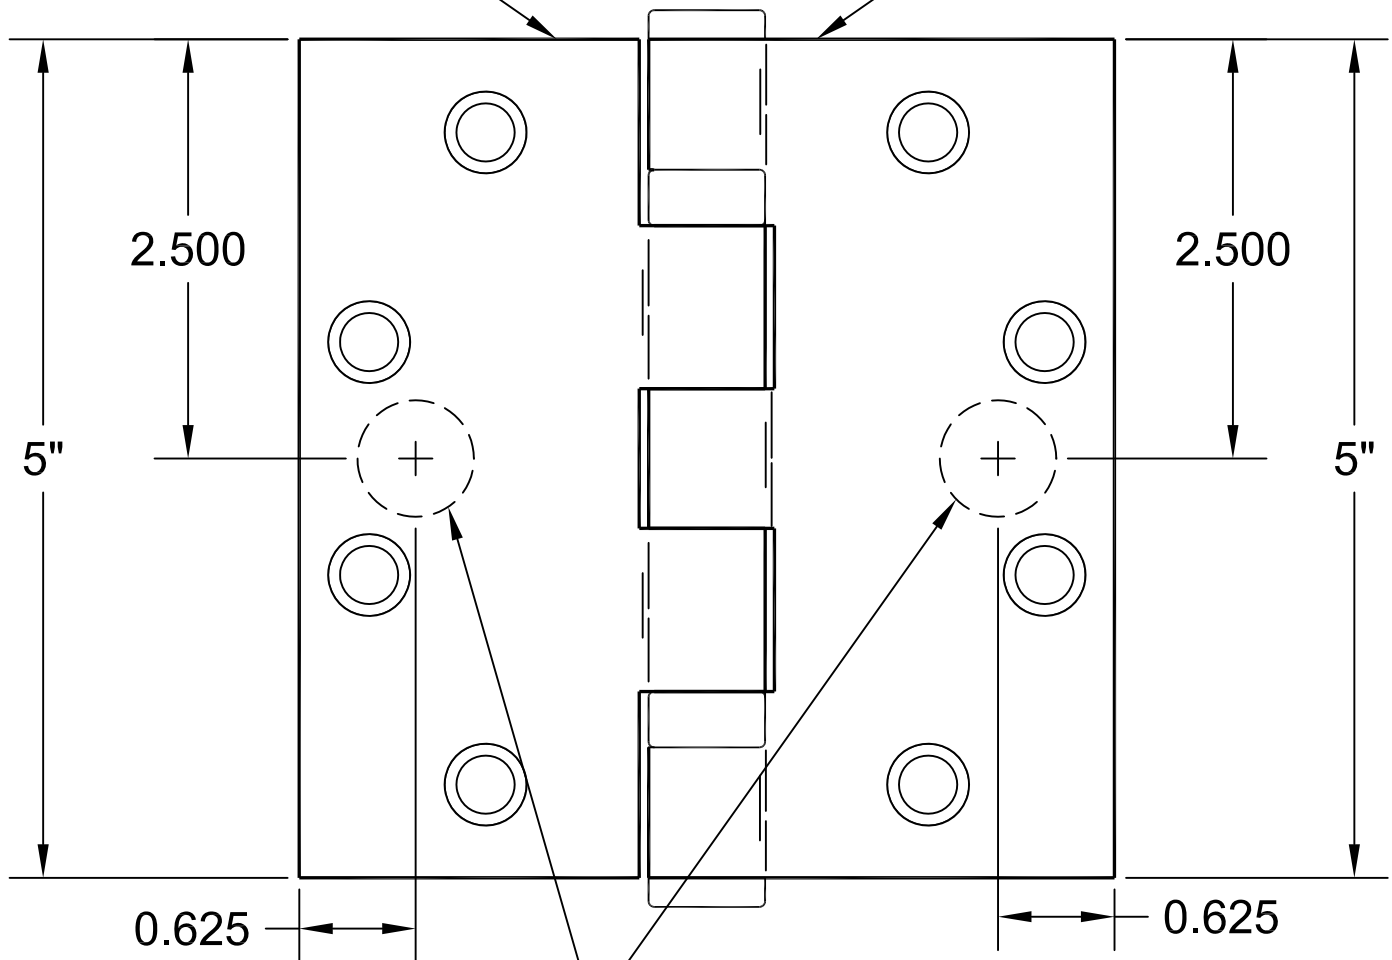

# 1102-04 HINGE TEMPLATE

MODEL 1102, 1104, 1106 & 1108 CONCEALED  
ELECTRIC THROUGH WIRE HINGE

FOR USE WITH STANLEY  
5.0" FULL MORTISE 5 KNUCKLE BALL BEARING  
HINGES STANDARD AND HEAVY WEIGHT

DOOR LEAF ————— FRAME LEAF

DRILL & DEBURR 5/8" DIA. HOLE  
IN FRAME REINFORCEMENT AND  
DOOR FOR WIRES.

HINGES ARE NON-LOAD BEARING  
AND MUST BE MOUNTED  
IN THE CENTER POSITION ONLY.