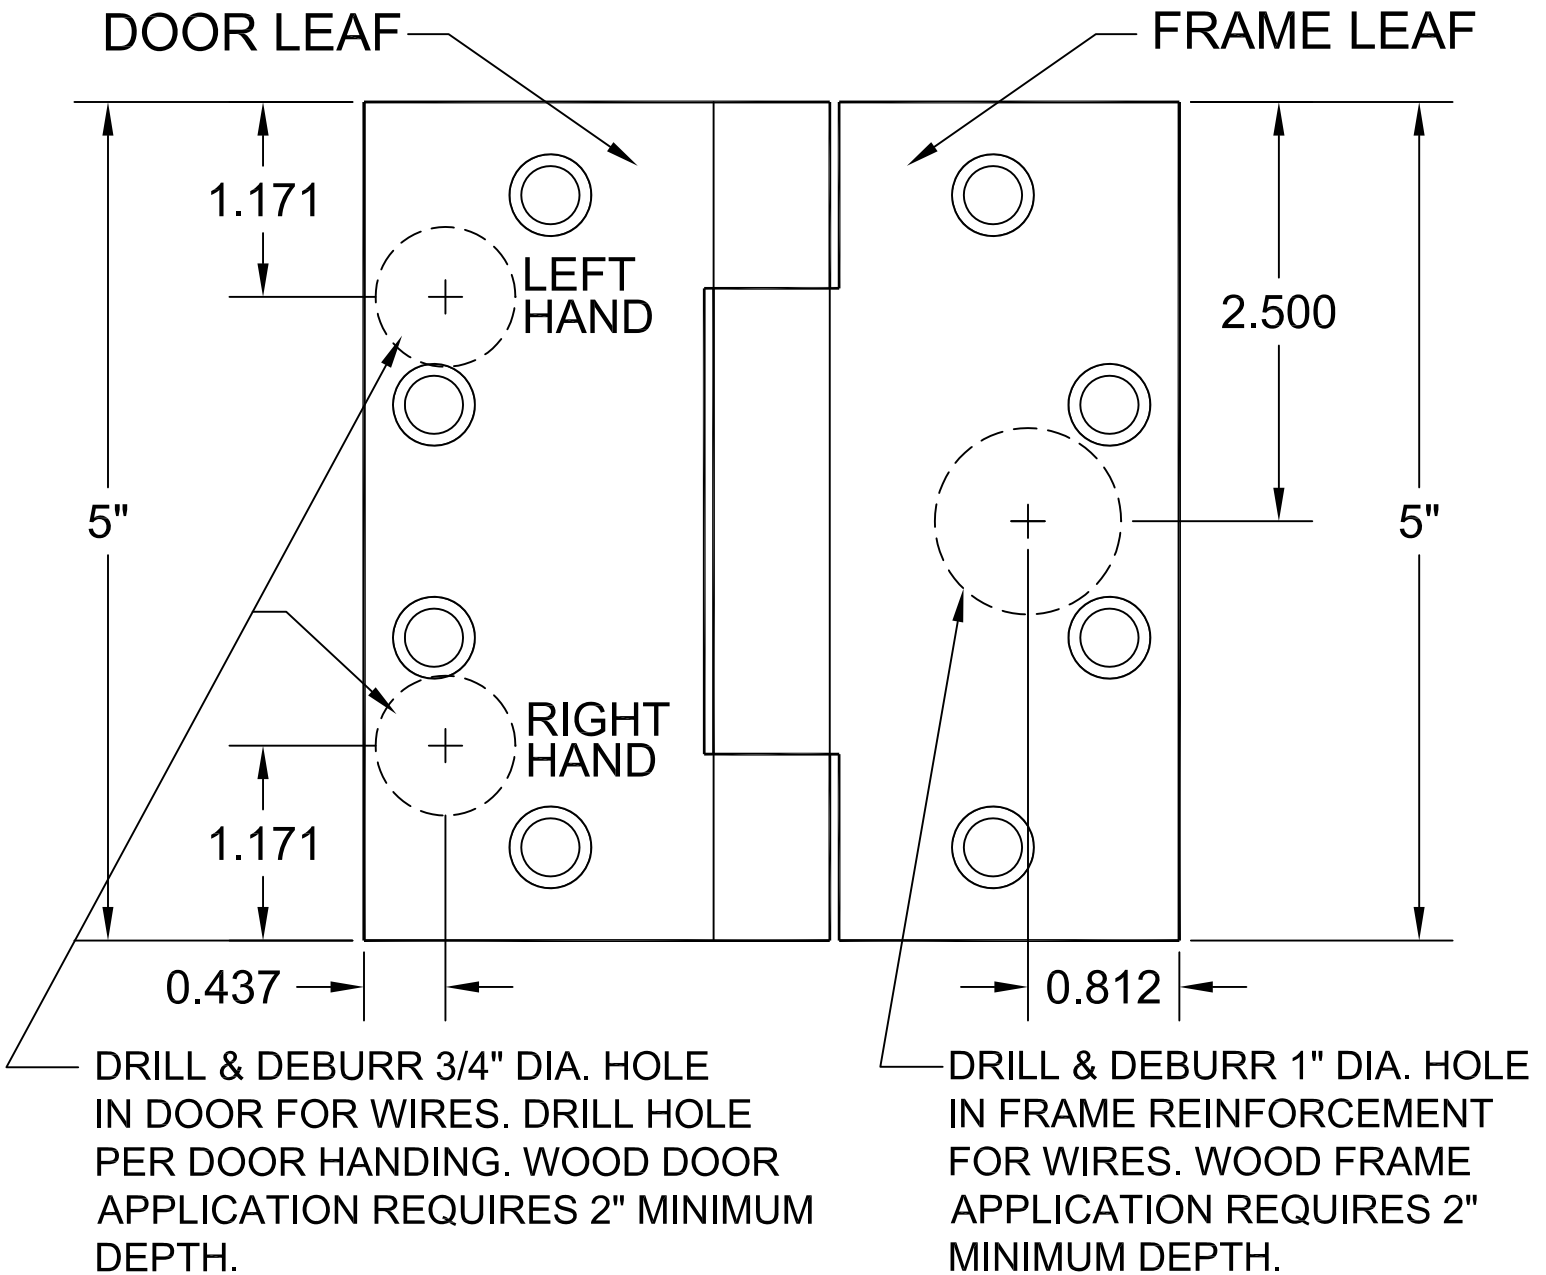

1102-15 HINGE TEMPLATE

MODEL 1102, 1104, 1106 & 1108 CONCEALED
ELECTRIC THROUGH WIRE HINGE

FOR USE WITH ALL MANUFACTURERS
5.0" FULL MORTISE 3 KNUCKLE BALL BEARING
HINGES STANDARD AND HEAVY WEIGHT

HINGES ARE NON-LOAD BEARING
AND MUST BE MOUNTED
IN THE CENTER POSITION ONLY.