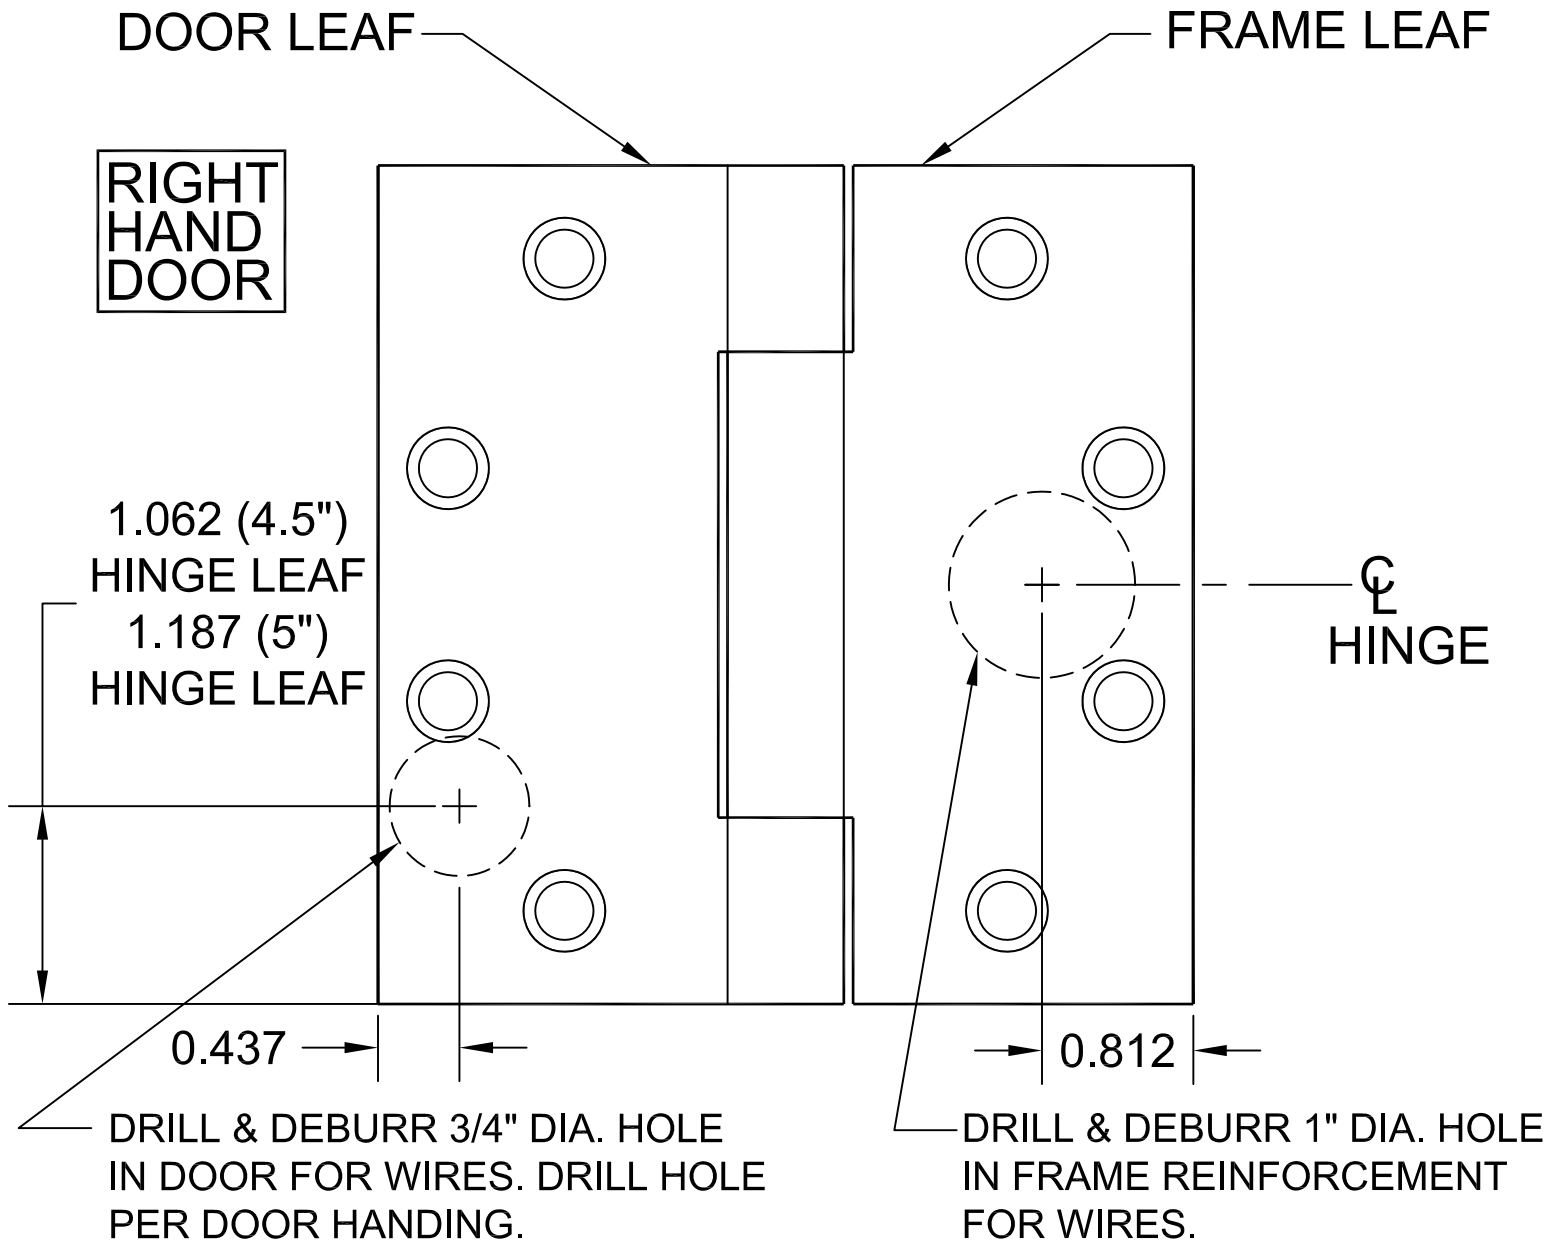

1102-21 HINGE TEMPLATE

MODEL 1102, 1104, 1106 & 1108 CONCEALED
ELECTRIC THROUGH WIRE HINGE

FOR USE WITH IVES
4.5" AND 5.0" FULL MORTISE 3 KNUCKLE BALL BEARING
HINGES STANDARD AND HEAVY WEIGHT

HINGES ARE NON-LOAD BEARING
AND MUST BE MOUNTED
IN THE CENTER POSITION ONLY.