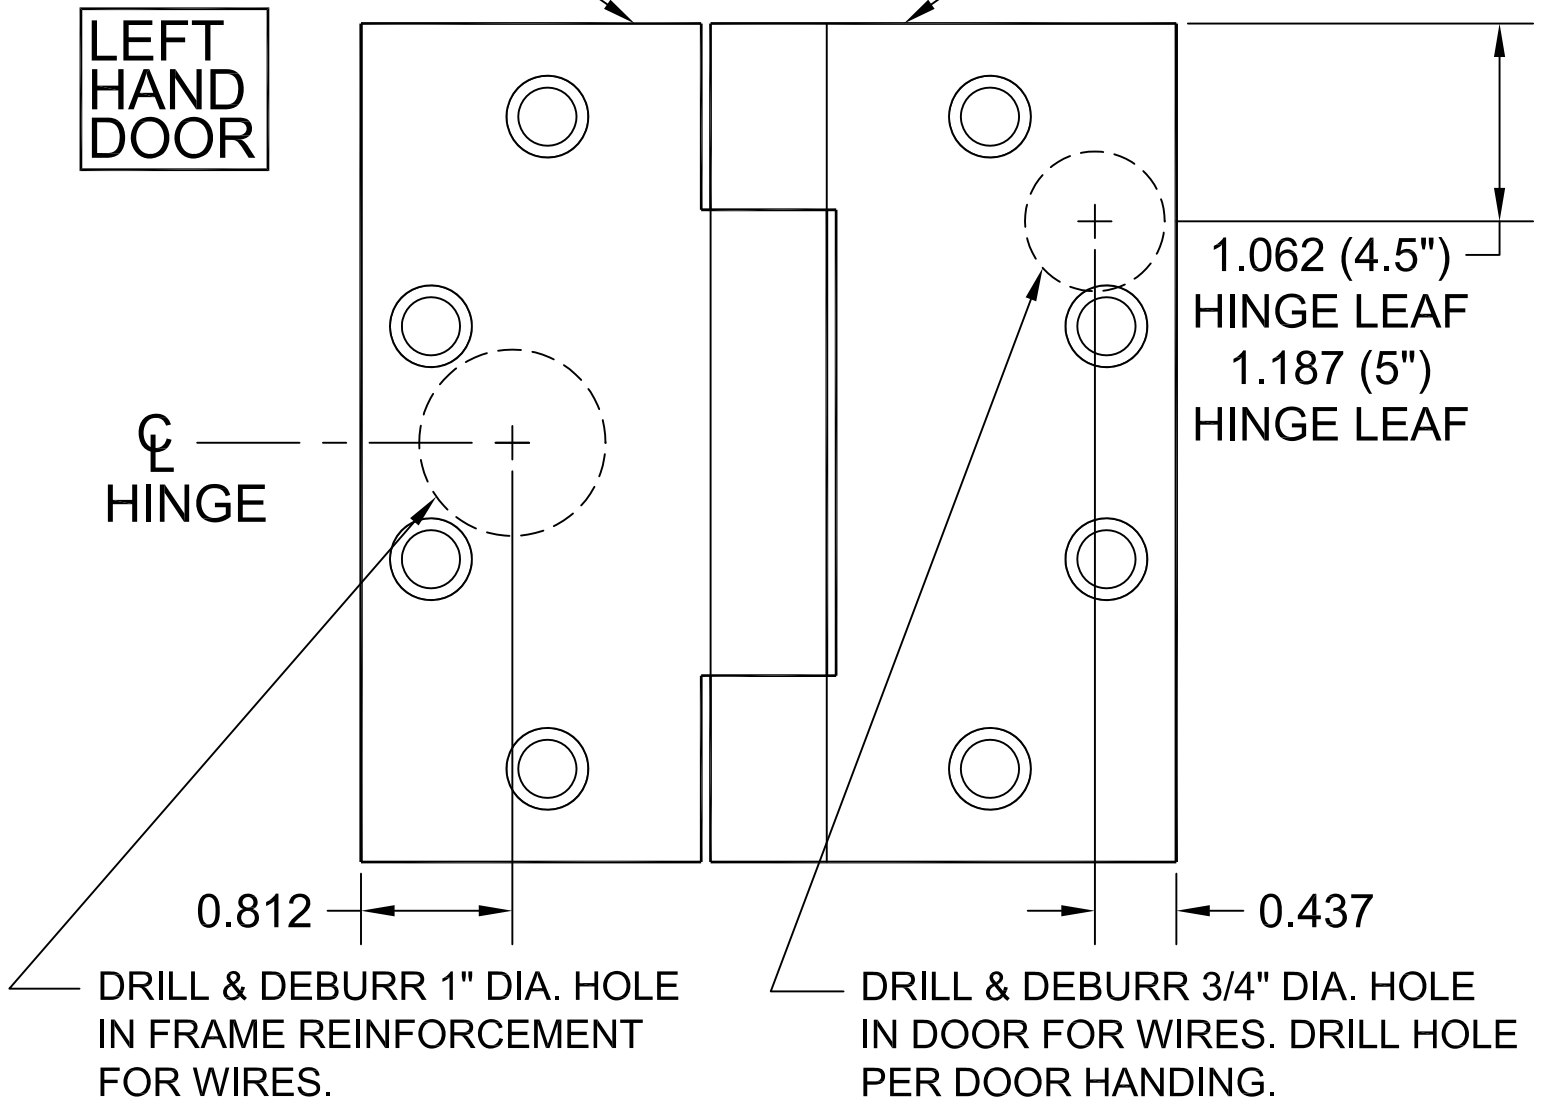

1102-22 HINGE TEMPLATE

MODEL 1102, 1104, 1106 & 1108 CONCEALED
ELECTRIC THROUGH WIRE HINGE

FOR USE WITH IVES

4.5" AND 5.0" FULL MORTISE 3 KNUCKLE BALL BEARING
HINGES STANDARD AND HEAVY WEIGHT

FRAME LEAF

DOOR LEAF

HINGES ARE NON-LOAD BEARING
AND MUST BE MOUNTED
IN THE CENTER POSITION ONLY.