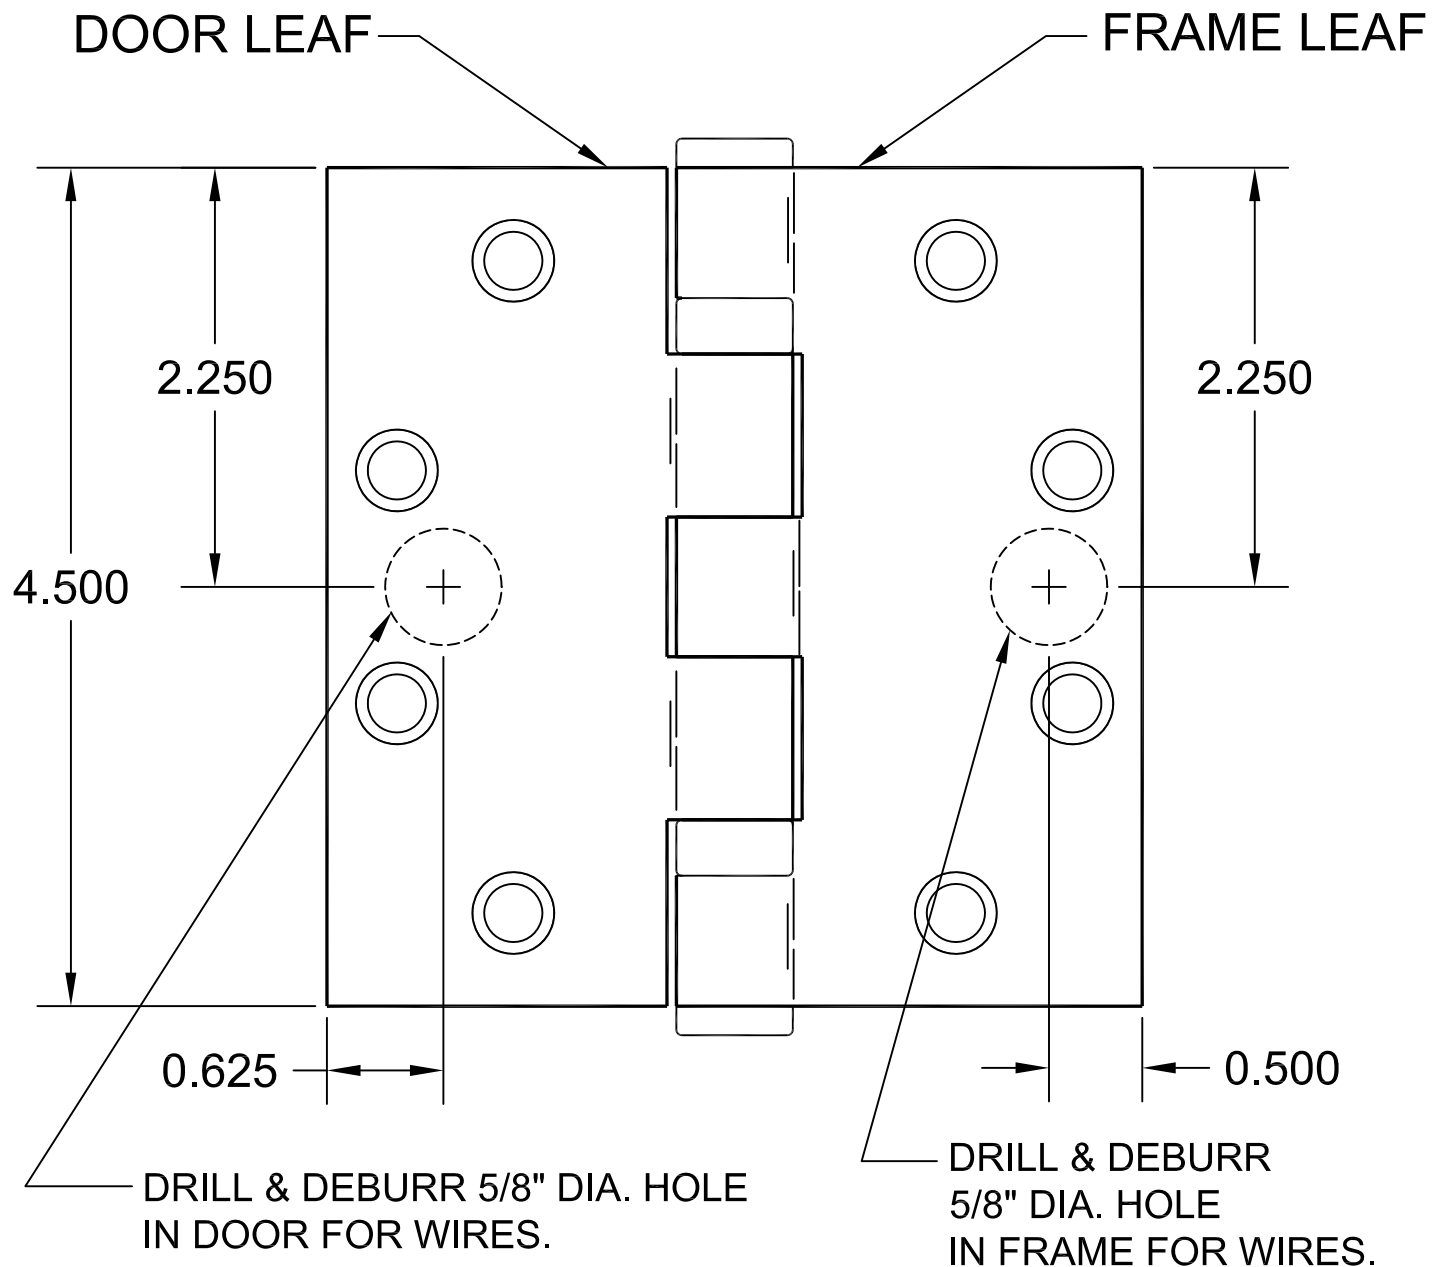

# 1102-23 HINGE TEMPLATE

MODEL 1102, 1104, 1106 & 1108 CONCEALED  
ELECTRIC THROUGH WIRE HINGE

NOTE: TEMPLATE  
BASED ON PBB  
TEMPLATE (EH)  
DATE: NOV, 1 2008

FOR USE WITH PBB  
4.5" FULL MORTISE 5 KNUCKLE BALL BEARING  
HINGES STANDARD AND HEAVY WEIGHT

HINGES ARE NON-LOAD BEARING  
AND MUST BE MOUNTED  
IN THE CENTER POSITION ONLY.