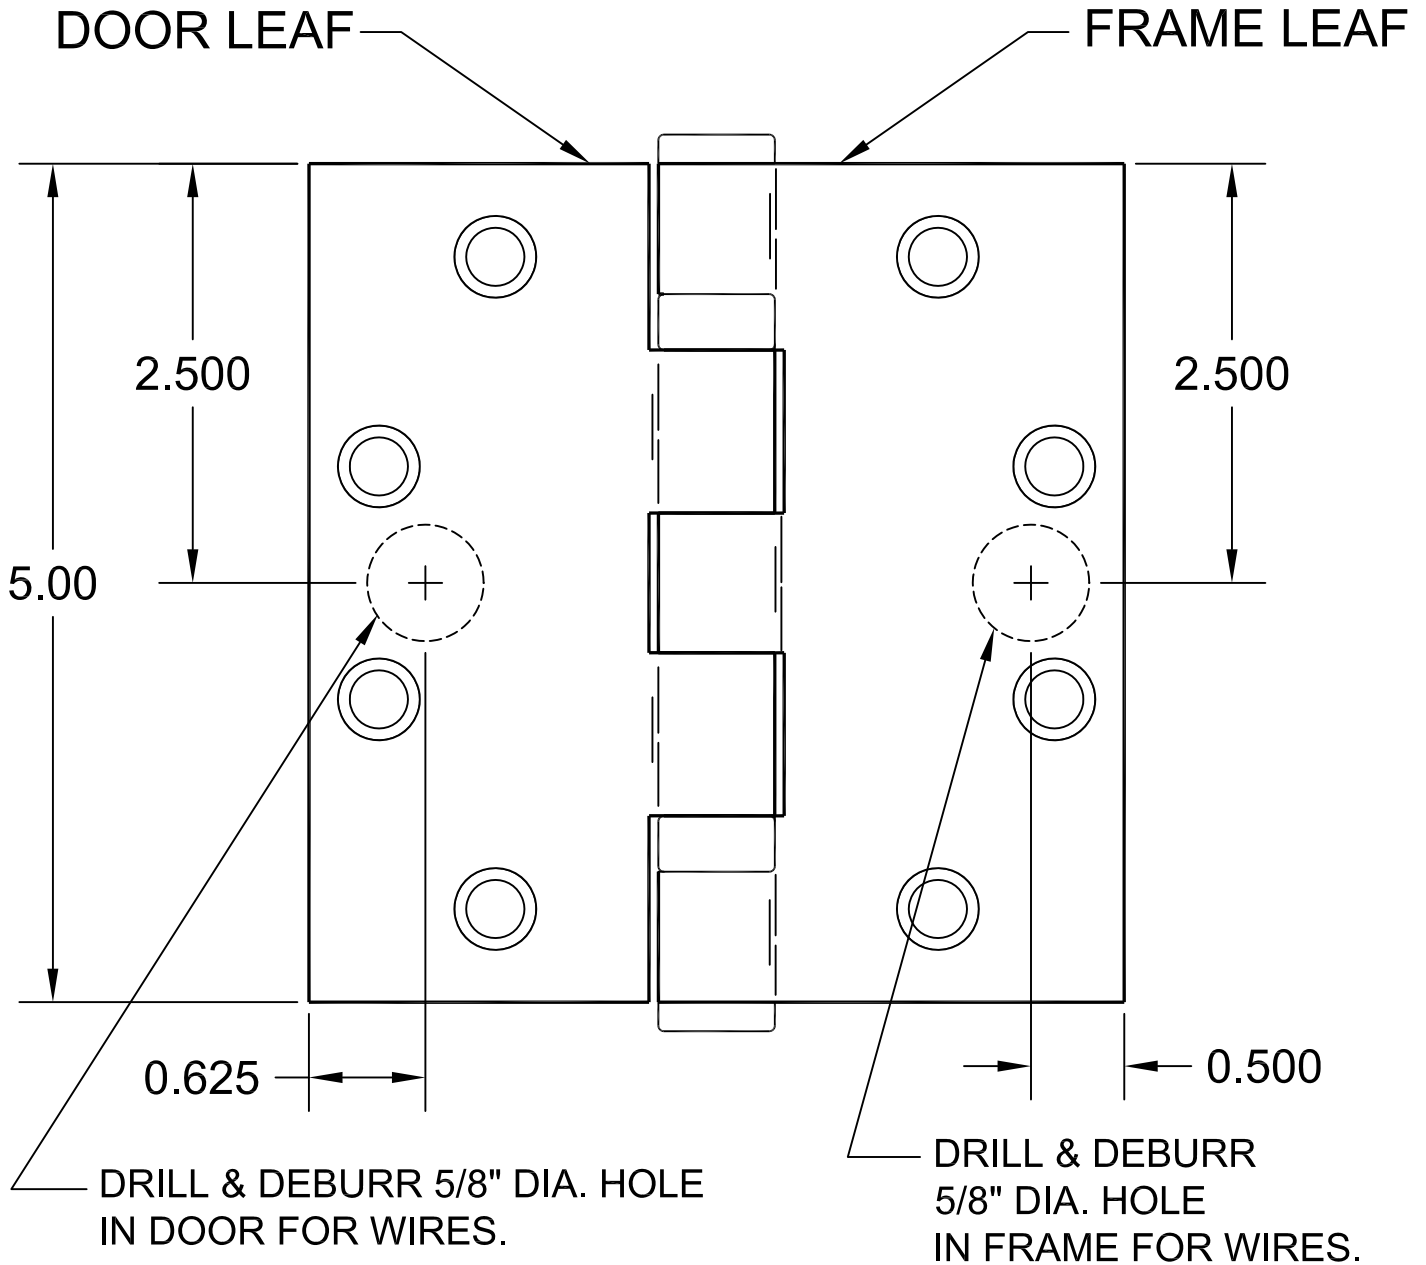

1102-24 HINGE TEMPLATE

MODEL 1102, 1104, 1106 & 1108 CONCEALED
ELECTRIC THROUGH WIRE HINGE

NOTE: TEMPLATE
BASED ON PBB
TEMPLATE (EH)
DATE: NOV, 1 2008

FOR USE WITH PBB
5.0" FULL MORTISE 5 KNUCKLE BALL BEARING
HINGES STANDARD AND HEAVY WEIGHT

HINGES ARE NON-LOAD BEARING
AND MUST BE MOUNTED
IN THE CENTER POSITION ONLY.