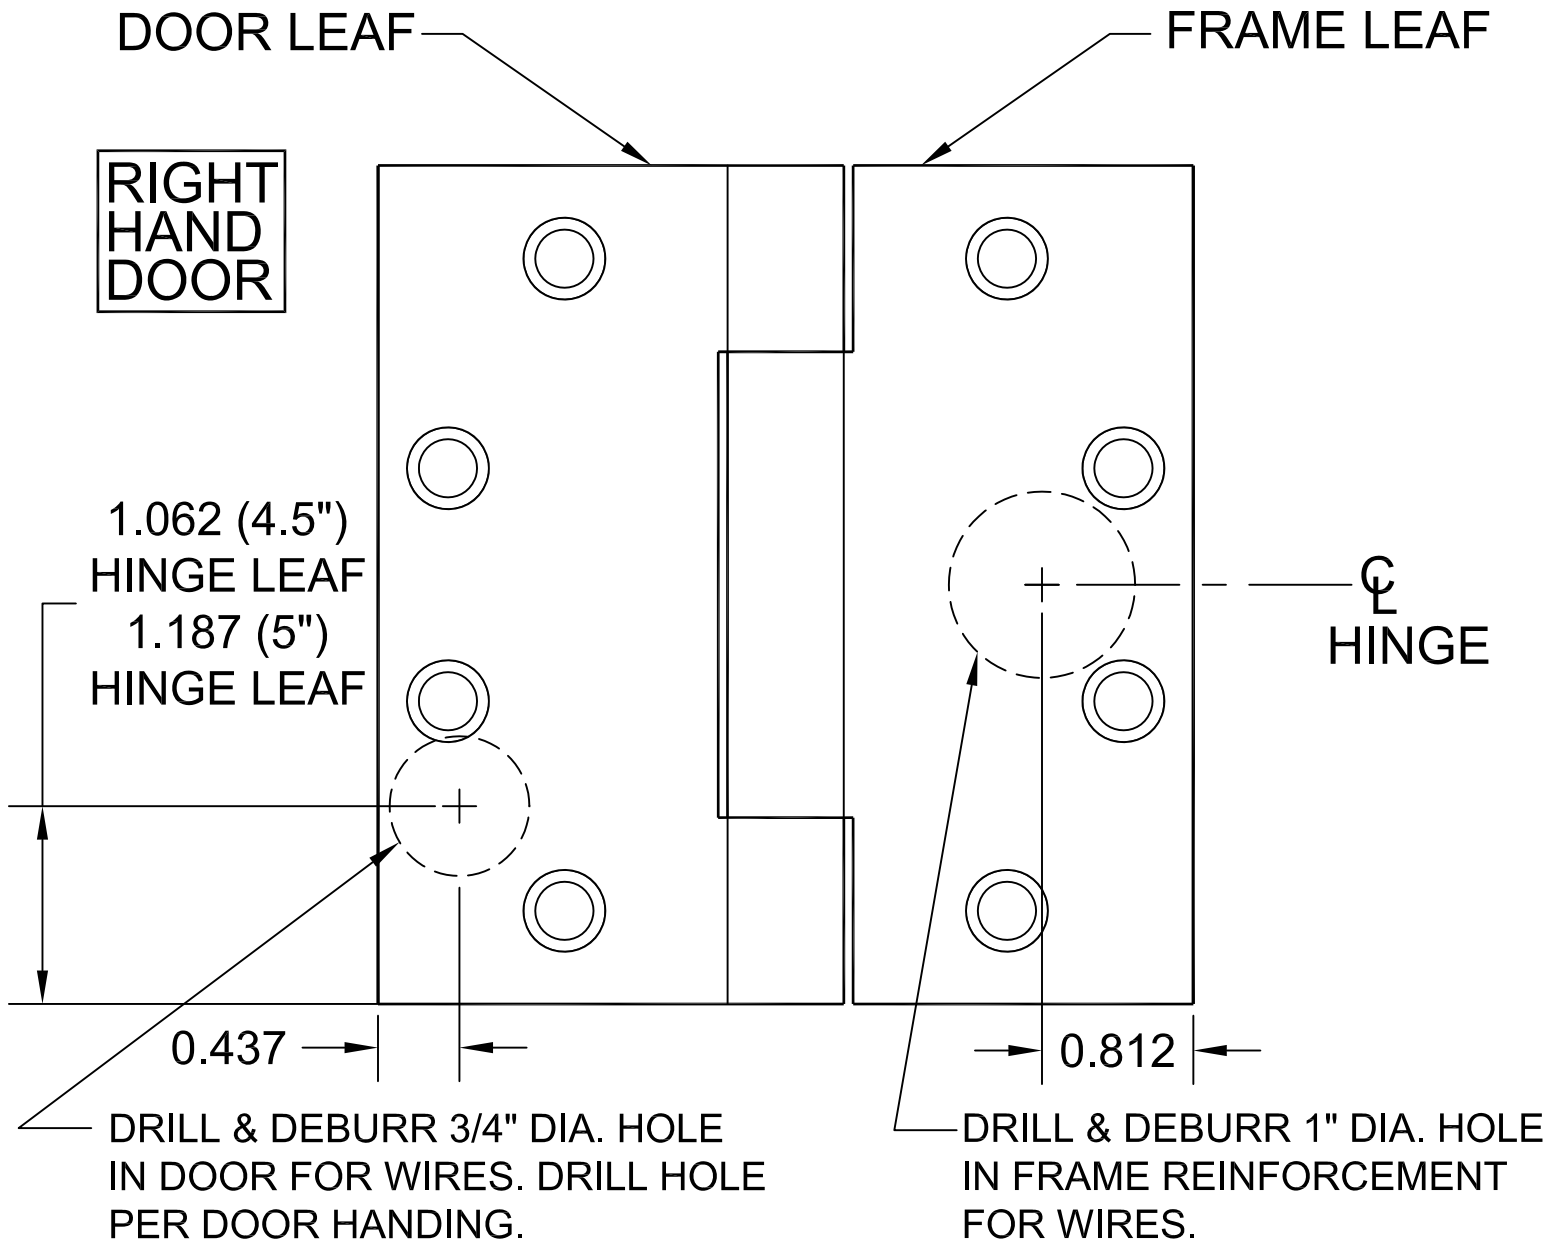

1103-06 HINGE TEMPLATE

MODEL 1114, 1116, 1118 & 1120 CONCEALED ELECTRIC THROUGH WIRE & MONITOR & CONCEALED AIR TRANSFER

FOR USE WITH IVES 4.5" & 5.0"

FULL MORTISE 3 KNUCKLE BALL BEARING

HINGES STANDARD AND HEAVY WEIGHT

HINGES ARE NON-LOAD BEARING AND MUST BE MOUNTED IN THE CENTER POSITION ONLY.