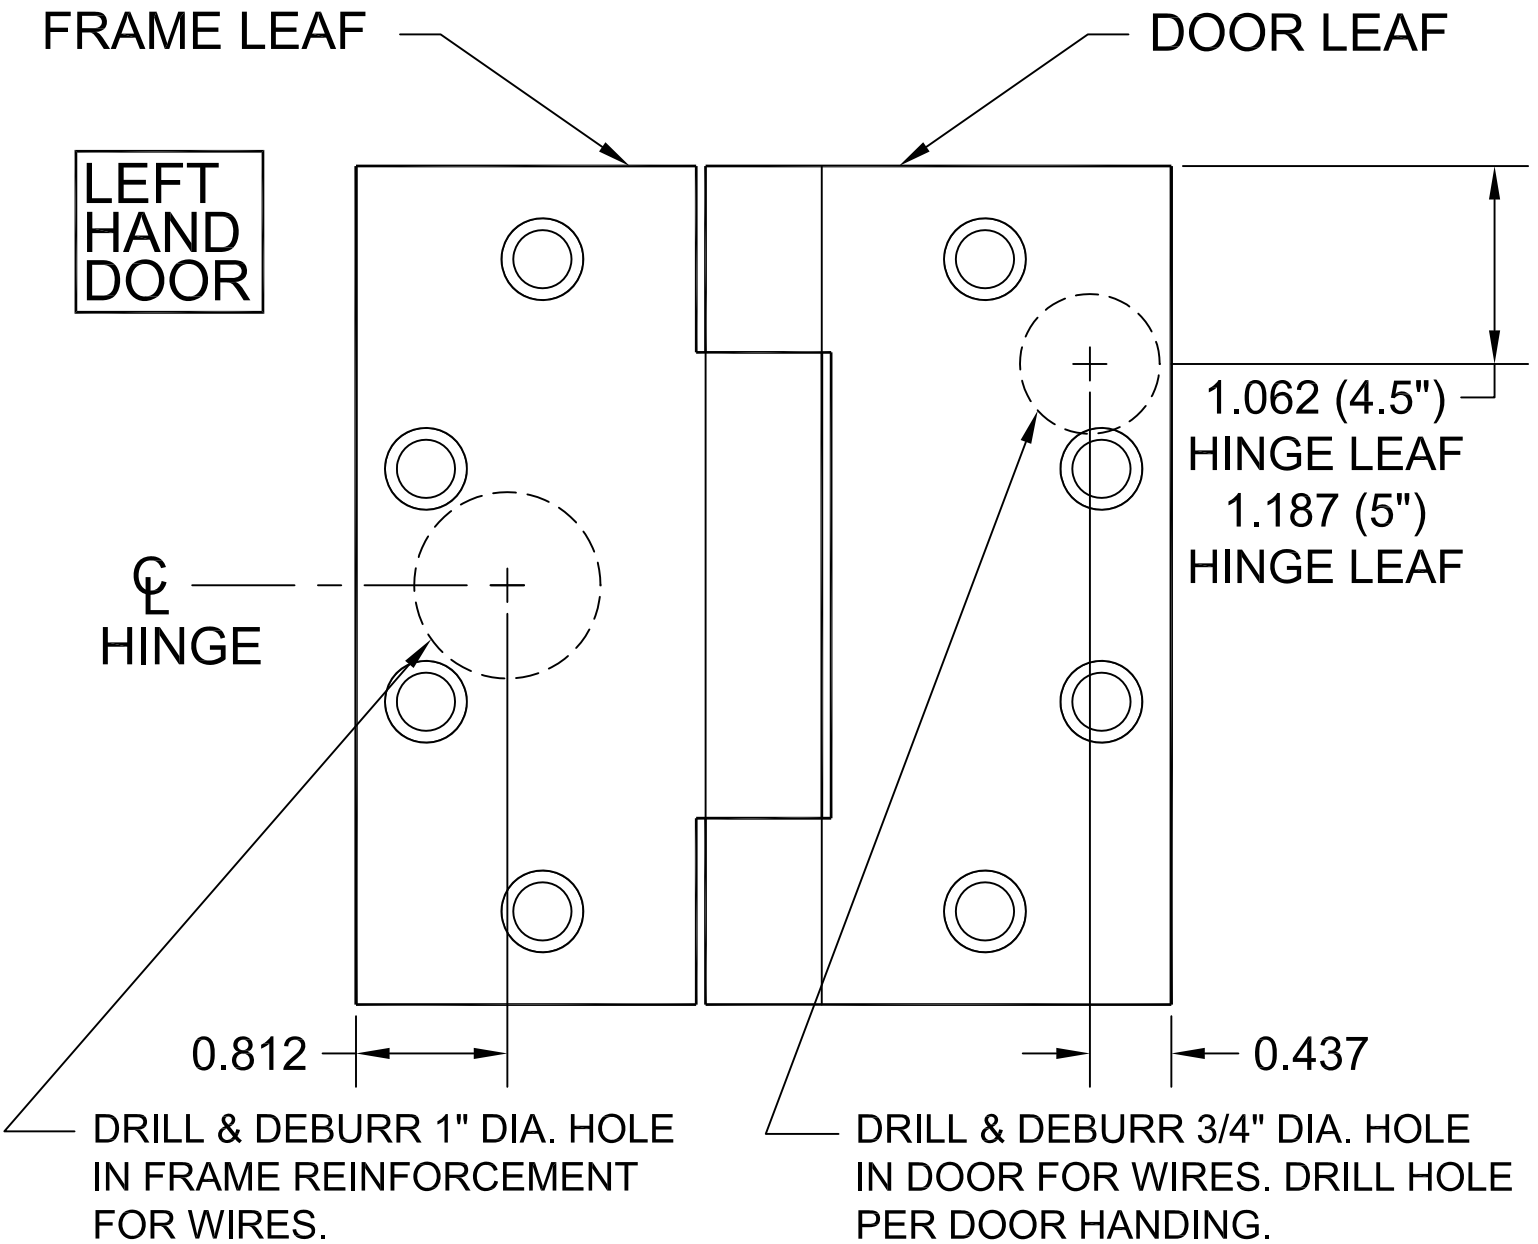

1103-07 HINGE TEMPLATE

MODEL 1114, 1116, 1118 & 1120 CONCEALED ELECTRIC THROUGH WIRE & MONITOR & CONCEALED AIR TRANSFER

FOR USE WITH IVES 4.5" & 5.0"

FULL MORTISE 3 KNUCKLE BALL BEARING HINGES STANDARD AND HEAVY WEIGHT

HINGES ARE NON-LOAD BEARING
AND MUST BE MOUNTED
IN THE CENTER POSITION ONLY.